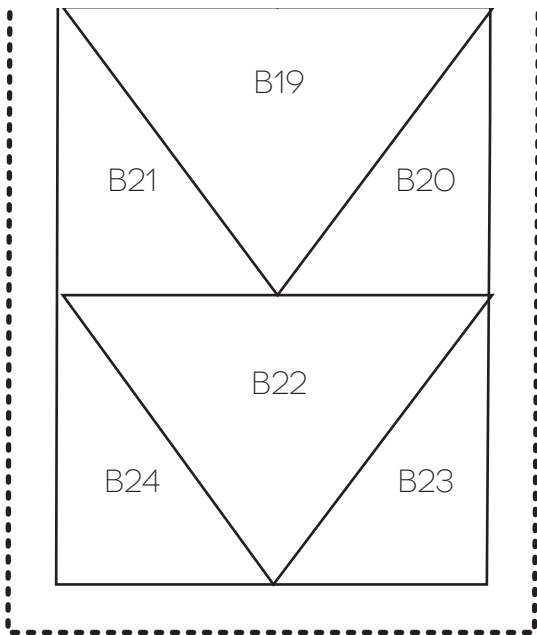

PRAIRIE GRASS
PATTERNS
by April Rosenthal

2014 APRIL ROSENTHAL DESIGNS LLC FOR PRAIRIE GRASS PATTERNS
MAY NOT BE COPIED OR REPRODUCED. ALL RIGHTS RESERVED
WWW.PRAIRIEGRASSPATTERNS.COM

Tape these two pieces together where there is overlap to make the full 12 1/2" strip.

(shown in grey)